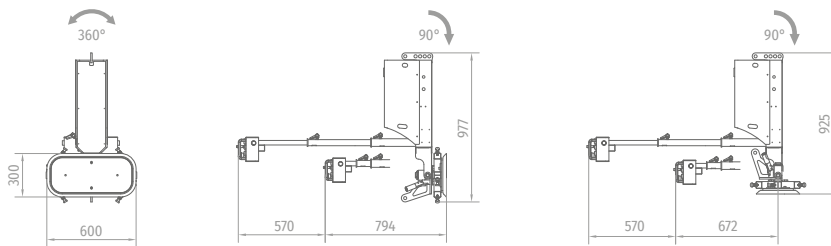

VN2-GB1X

VN2-GB1X+2 x 4AL-VN2X | VN2-GB1X+4 x 4AL-VN2X

FACTORY SERIES

VN2-GB1X

VN2-GB1X+2 x 4AL-VN2X

FACTORY SERIES

AIR	7 bar - 100 l/min
	90° - 180° - 270° - 360°
	—

	40 L/min
	0° - 90°

VN2-GB1X

	250 kg
	66 kg

VN2-GB1X+2 x 4AL-VN2X

	400 kg
	78 kg

VN2-GB1X+4 x 4AL-VN2X

	400 kg
	90 kg