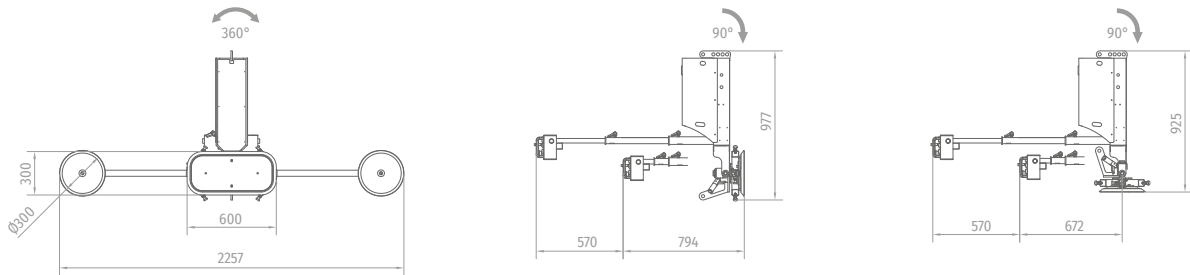

VN2-GB1X

VN2-GB1X+2 x 4AL-VN2X | VN2-GB1X+4 x 4AL-VN2X

FACTORY SERIES

VN2-GB1X

VN2-GB1X+2 x 4AL-VN2X

FACTORY SERIES

AIR	7 bar - 100 l/min
	90° - 180° - 270° - 360°
	—

	40 L/min
	0° - 90°

VN2-GB1X

	250 kg
	66 kg

VN2-GB1X+2 x 4AL-VN2X

	400 kg
	78 kg

VN2-GB1X+4 x 4AL-VN2X

	400 kg
	90 kg