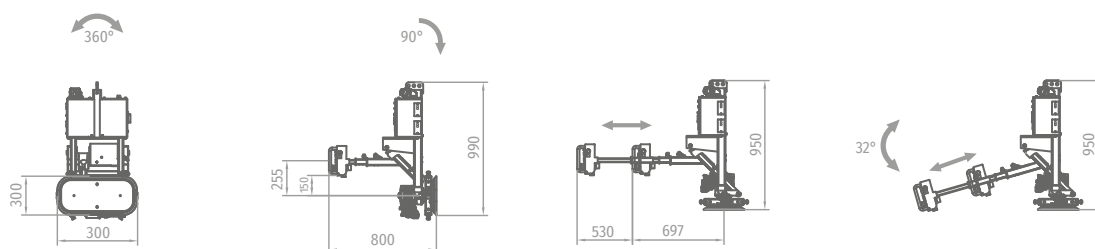

0° - 360° - ENDLESS
	0° - 90°
	83 L/min
	OK

	480 W
	200 - 500 VAC (50 - 60 Hz)
	OK

FE3-400G