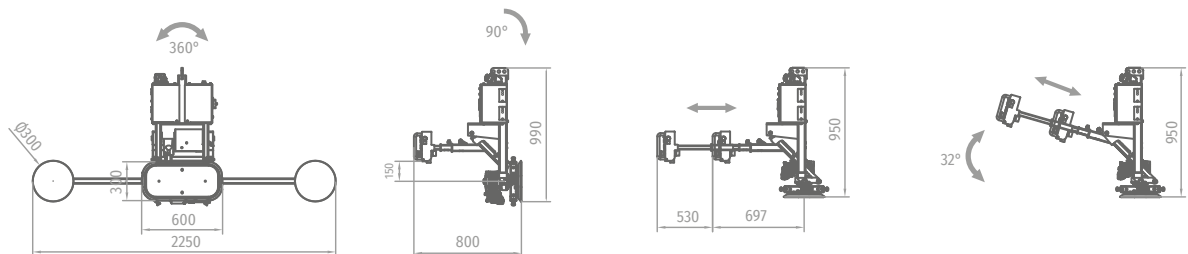

FE3-400G+4AL-FE3