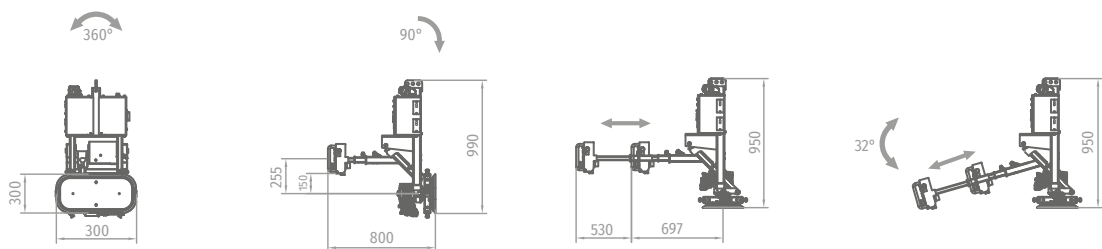

FE3-400G | FE3-400G+4AL-FE3

FACTORY SERIES

FE3-400G

	250 kg
	76 kg

FE3-400G+4AL-FE3

	400 kg
	86 kg
	400 kg
	96 kg

FACTORY SERIES

	0° - 360° - ENDLESS
	0° - 90°
	83 L/min
	OK

	480 W
	200 - 500 VAC (50 - 60 Hz)
	OK

FE3-400G

FE3-400G+4AL-FE3

FE3-400G+4AL-FE3