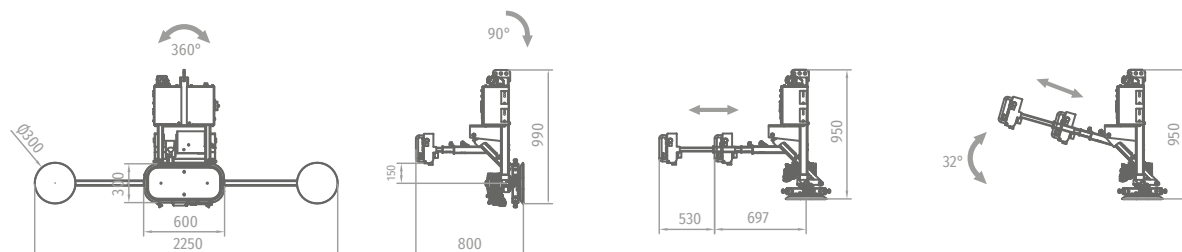

FE3-400G+4AL-FE3