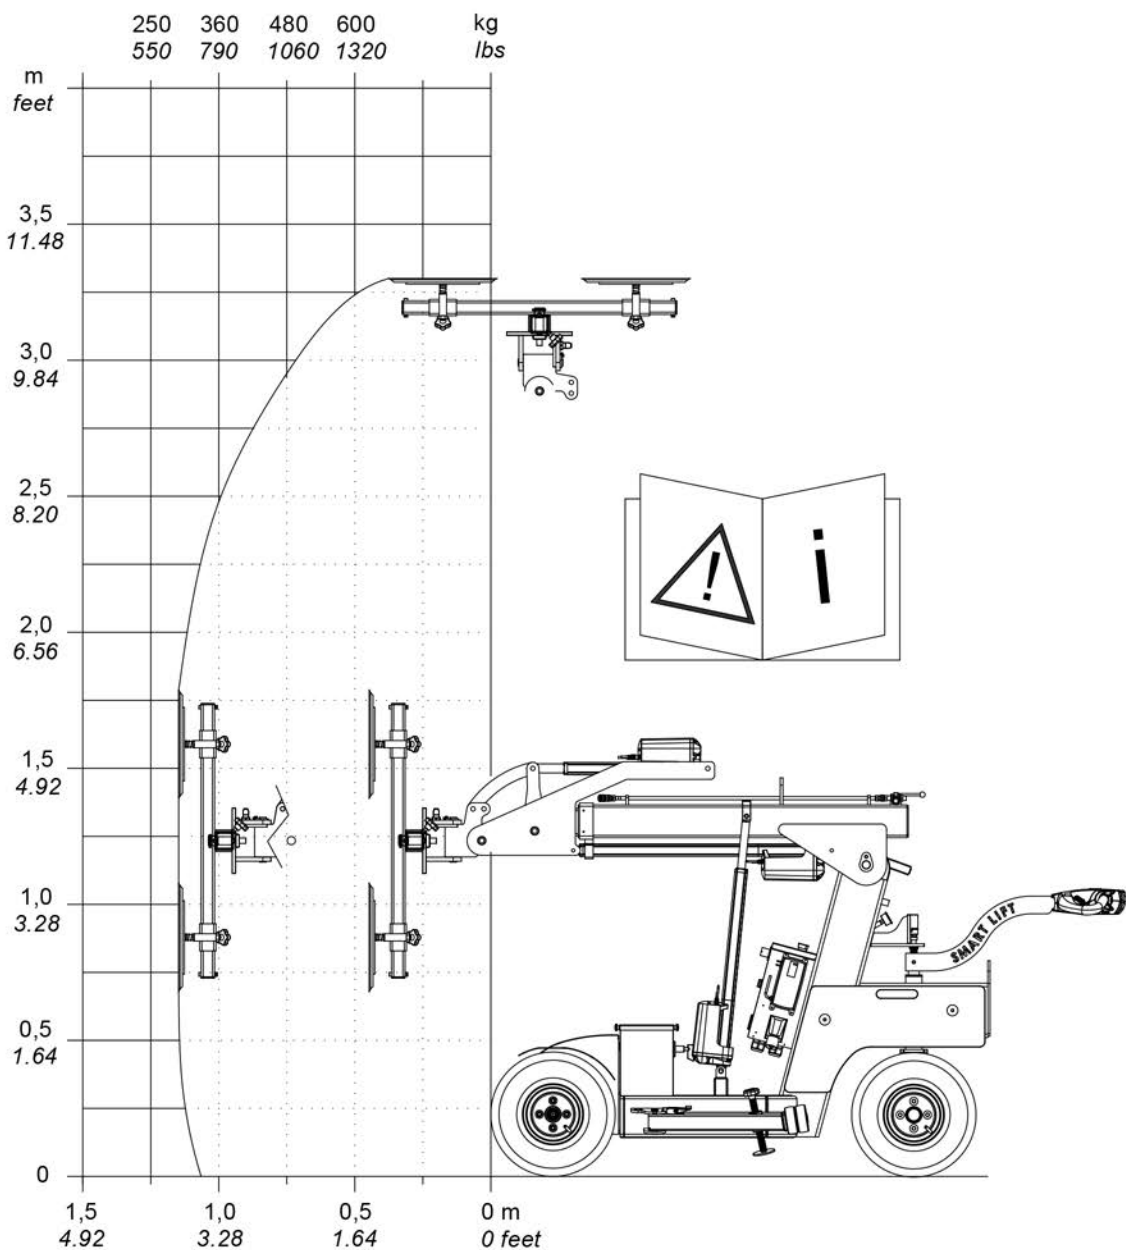

SMARTLIFT®

SL608 Outdoor

SL608 Outdoor High Lifter

SL608 Outdoor High Lifter Rotation