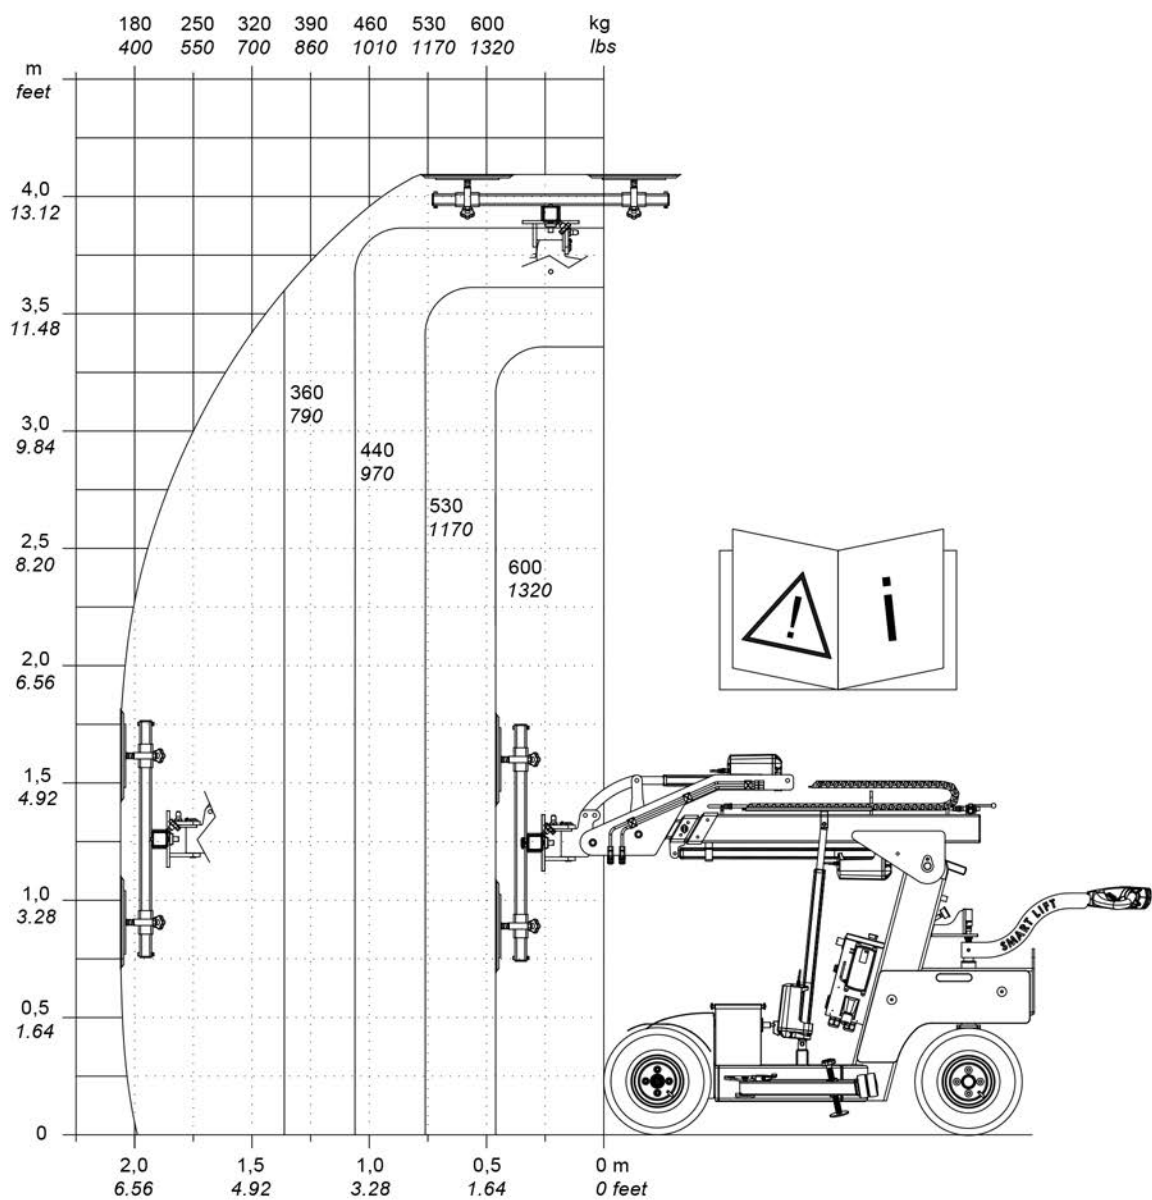

SMARTLIFT®

SL608 Outdoor

SL608 Outdoor High Lifter

SL608 Outdoor High Lifter Rotation