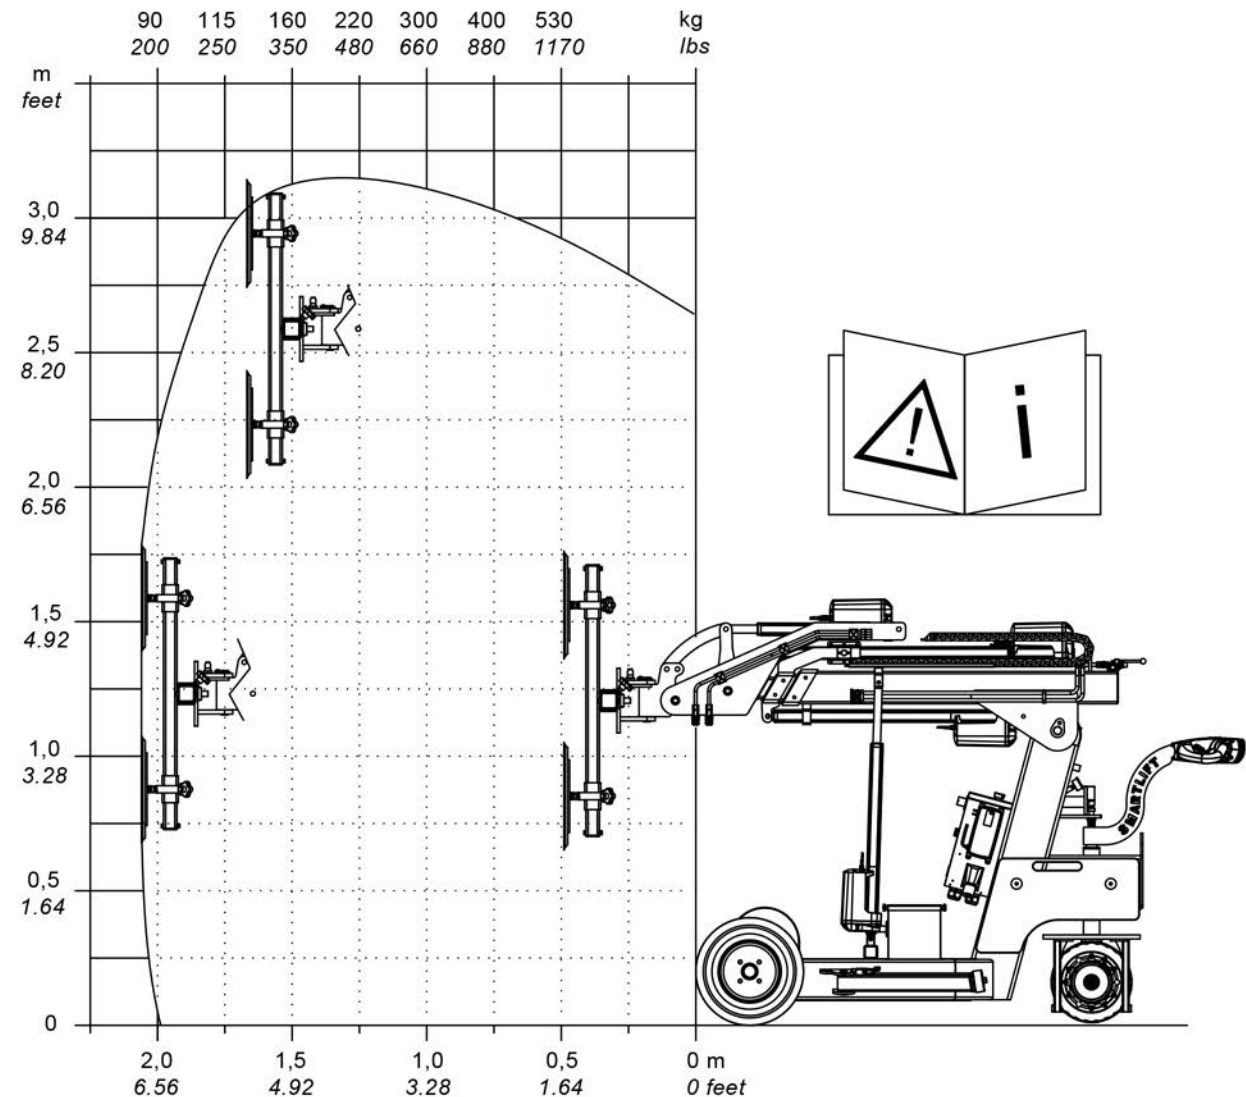

SMARTLIFT®

SL580 INDOOR HIGH LIFTER ELECTRIC