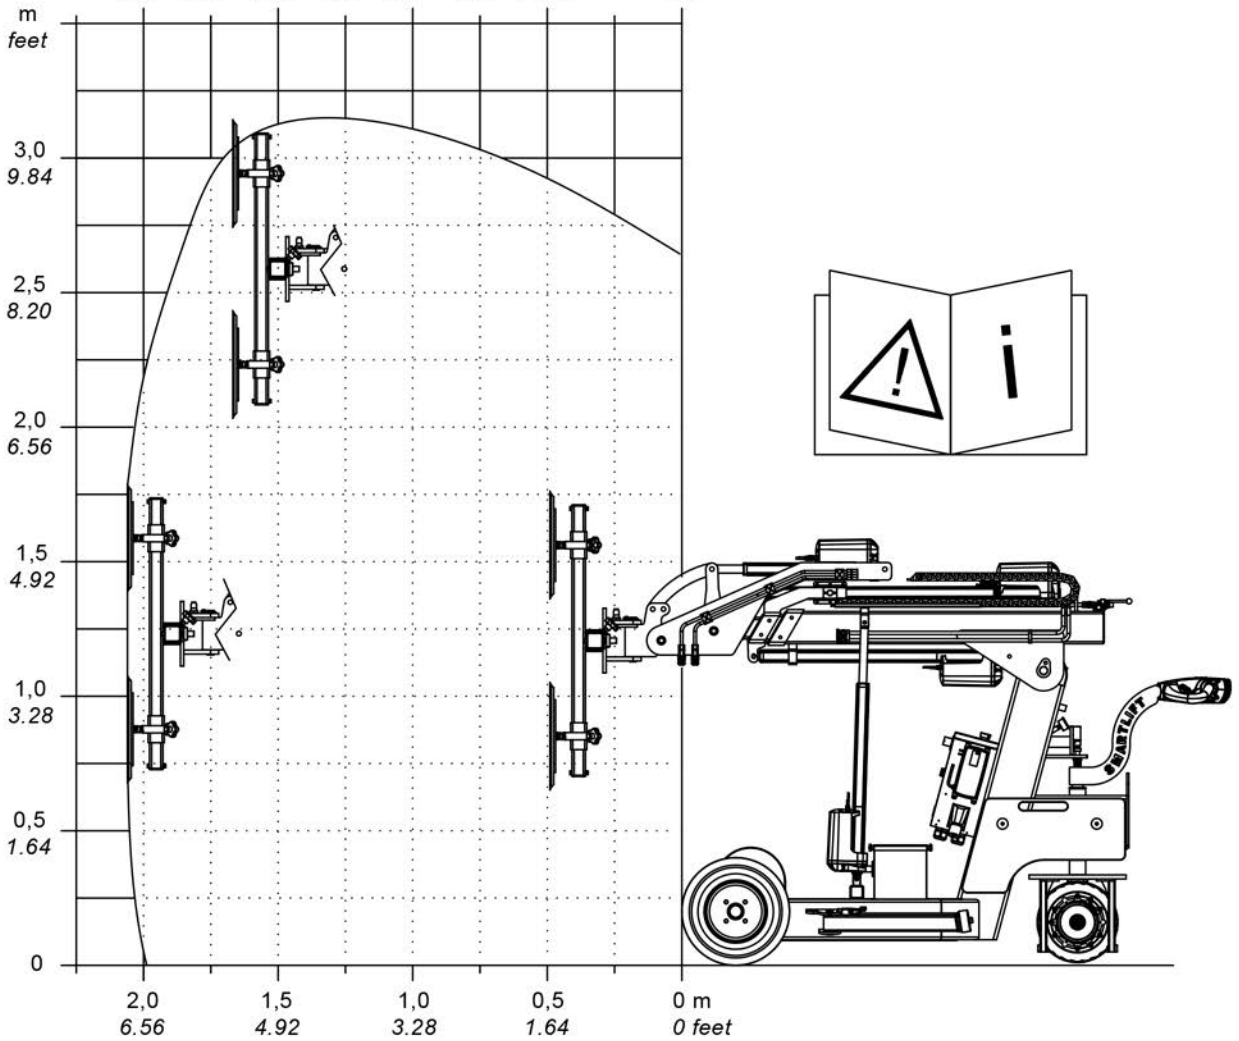

SL580 INDOOR

SL580 INDOOR HIGH LIFTER

SL580 INDOOR HIGH LIFTER ROTATION

SMARTLIFT®

SL580 INDOOR HIGH LIFTER ELECTRIC

90	115	160	220	300	400	530	kg
200	250	350	480	660	880	1170	lbs

SL580 INDOOR HIGH LIFTER ELECTRIC ROTATION