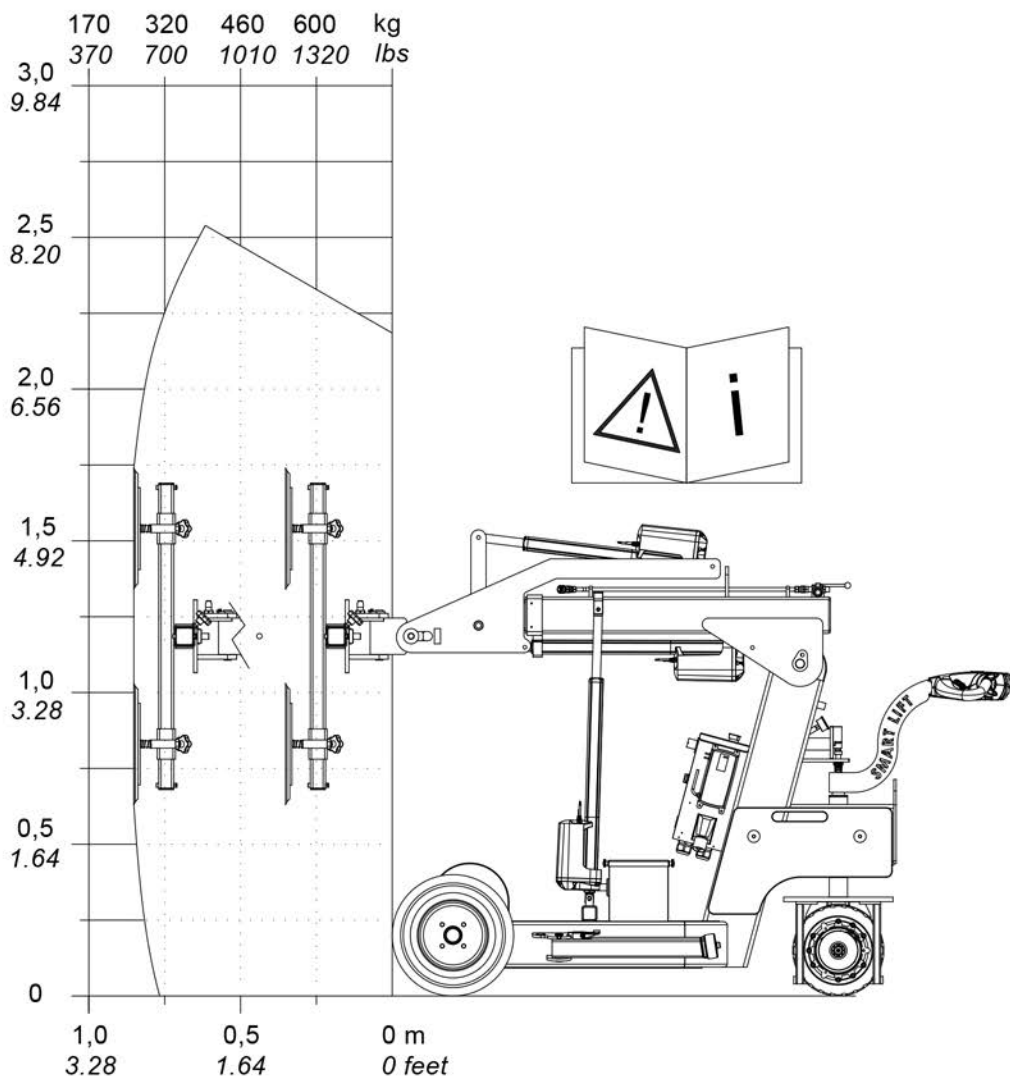

SL580 INDOOR

SL580 INDOOR HIGH LIFTER

SL580 INDOOR HIGH LIFTER ROTATION

SMARTLIFT®

SL580 INDOOR HIGH LIFTER ELECTRIC

90	115	160	220	300	400	530	kg
200	250	350	480	660	880	1170	lbs

SL580 INDOOR HIGH LIFTER ELECTRIC ROTATION