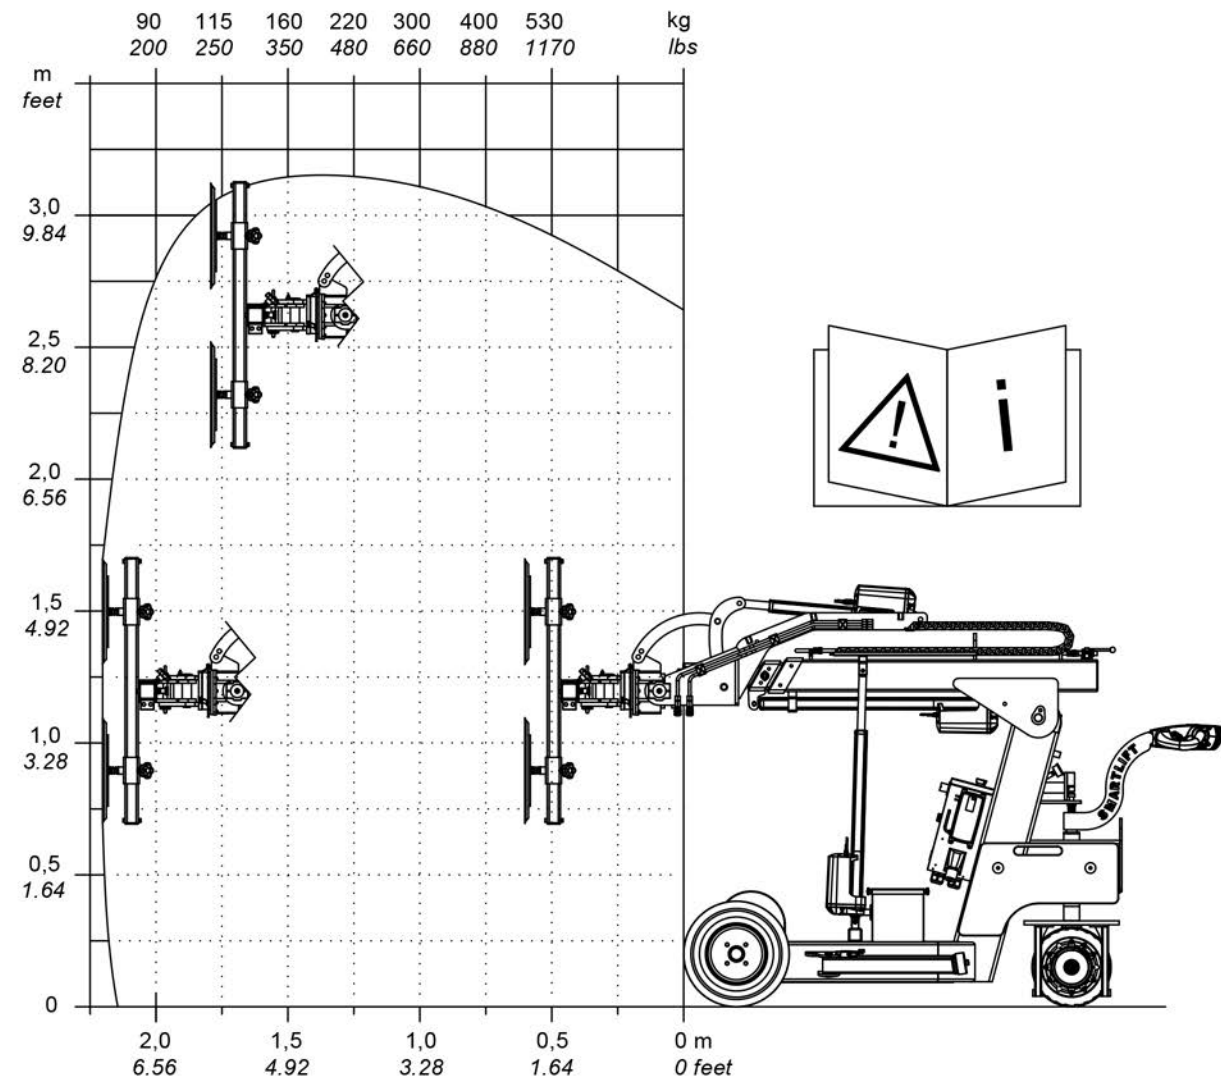

SL580 INDOOR HIGH LIFTER ROTATION