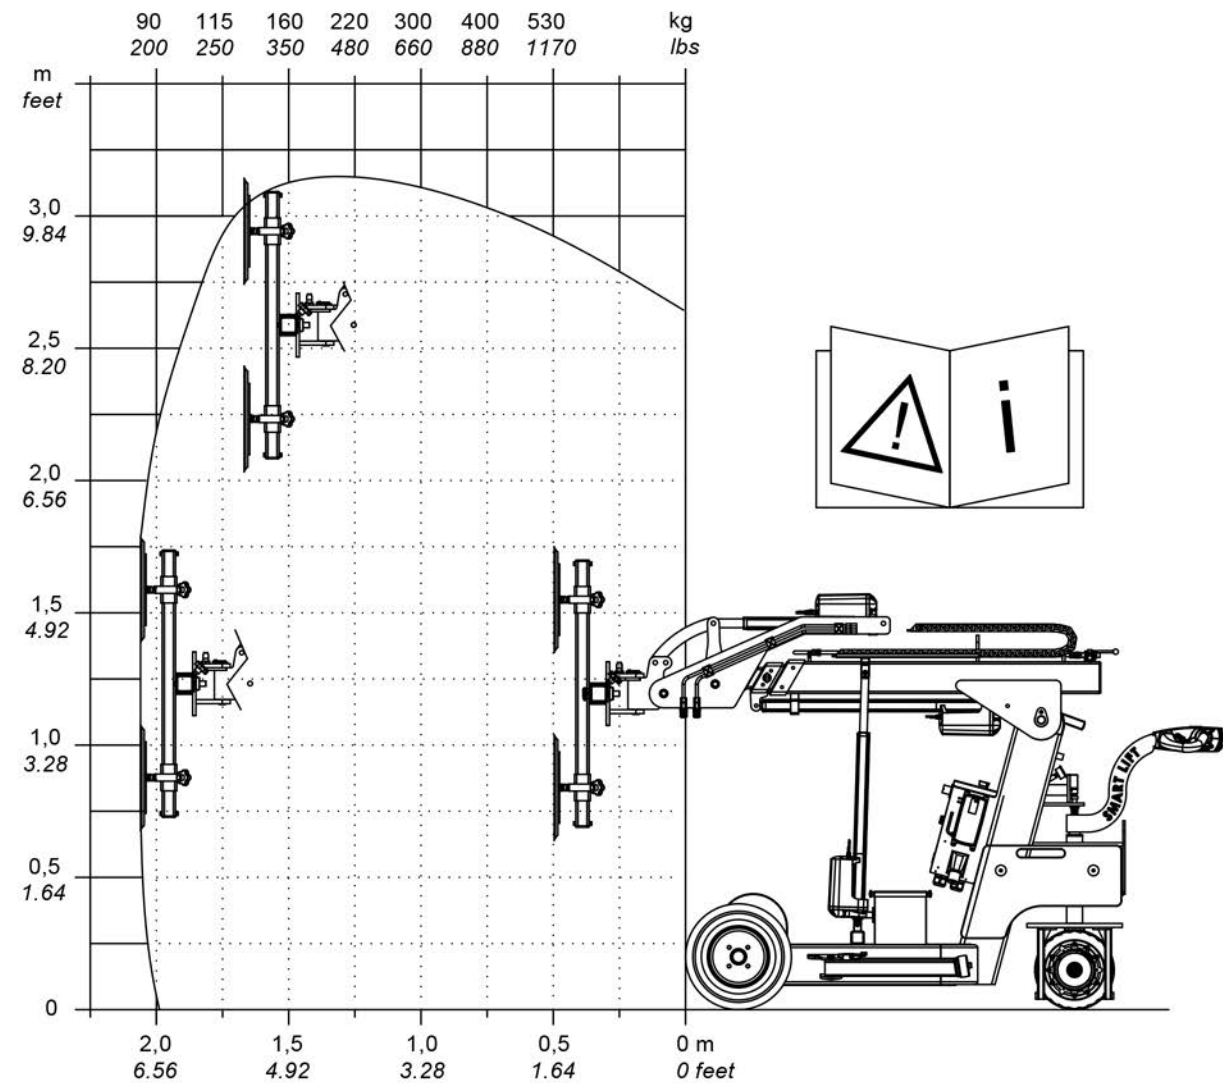

SL580 INDOOR HIGH LIFTER